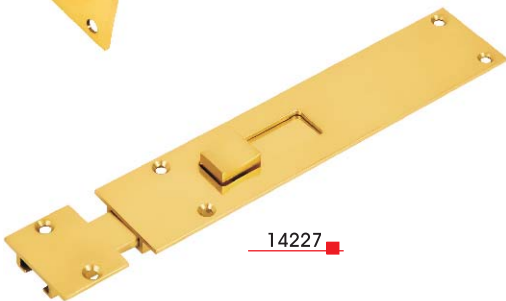

Brass Cabinat Fitting Fitting