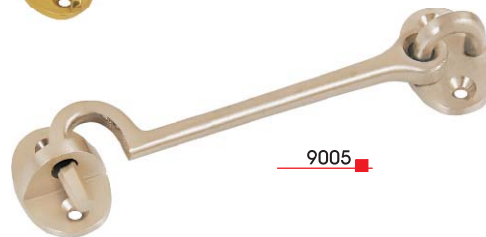

Brass Cabinat Fitting Fitting