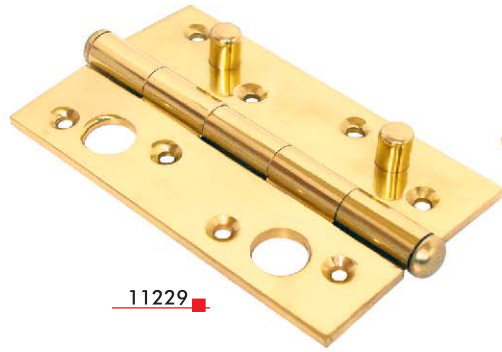

Code No.	BRASS HINGES
<b>HEAVY MORTISE HINGES ROUND CORNER</b>	
11216	6" x 3" x 4 mm
11217	4" x 3 1/2" x 3 mm
11218	5" x 3 1/2" x 3 mm
11219	6" x 3 1/2" x 3 mm
11220	4" x 3 1/2" x 4 mm
11221	5" x 3 1/2" x 4 mm
11222	6" x 3 1/2" x 4 mm

Code No.	BRASS HINGES
<b>HEAVY MORTISE HINGES ROUND CORNER</b>	
11223	4" x 4" x 3 mm
11224	5" x 4" x 3 mm
11225	6" x 4" x 3 mm
11226	4" x 4" x 4 mm
11227	5" x 4" x 4 mm
11228	6" x 4" x 4 mm

# Brass Hinges

Code No.	BRASS HINGES
11229	125 x 75 x 4 mm
11230	125 x 80 x 4 mm
11231	100 x 60 x 2.5 mm
11232	100 x 55 x 3 mm
H TYPE BALL DOOR	
11233	60 x 45 x 2.5 mm
11234	80 x 60 x 2.8 mm
11235	100 x 70 x 2.8 mm
COUNTER FLAP HINGES	
11236	32 x 100 x 3 mm
11237	30 x 80 x 2.2 mm
11238	13 x 85 x 2.2 mm