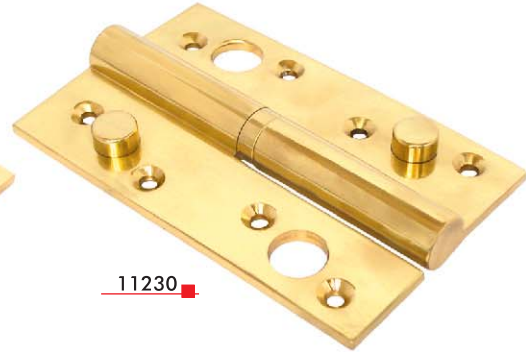

Brass Hinges

Code No.	BRASS HINGES
11229	125 x 75 x 4 mm
11230	125 x 80 x 4 mm
11231	100 x 60 x 2.5 mm
11232	100 x 55 x 3 mm
H TYPE BALL DOOR	
11233	60 x 45 x 2.5 mm
11234	80 x 60 x 2.8 mm
11235	100 x 70 x 2.8 mm
COUNTER FLAP HINGES	
11236	32 x 100 x 3 mm
11237	30 x 80 x 2.2 mm
11238	13 x 85 x 2.2 mm

11230