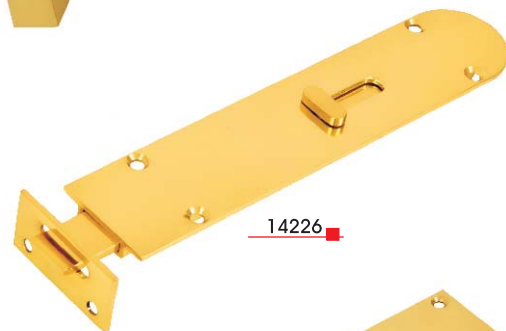

Brass Cabinat Fitting Fitting