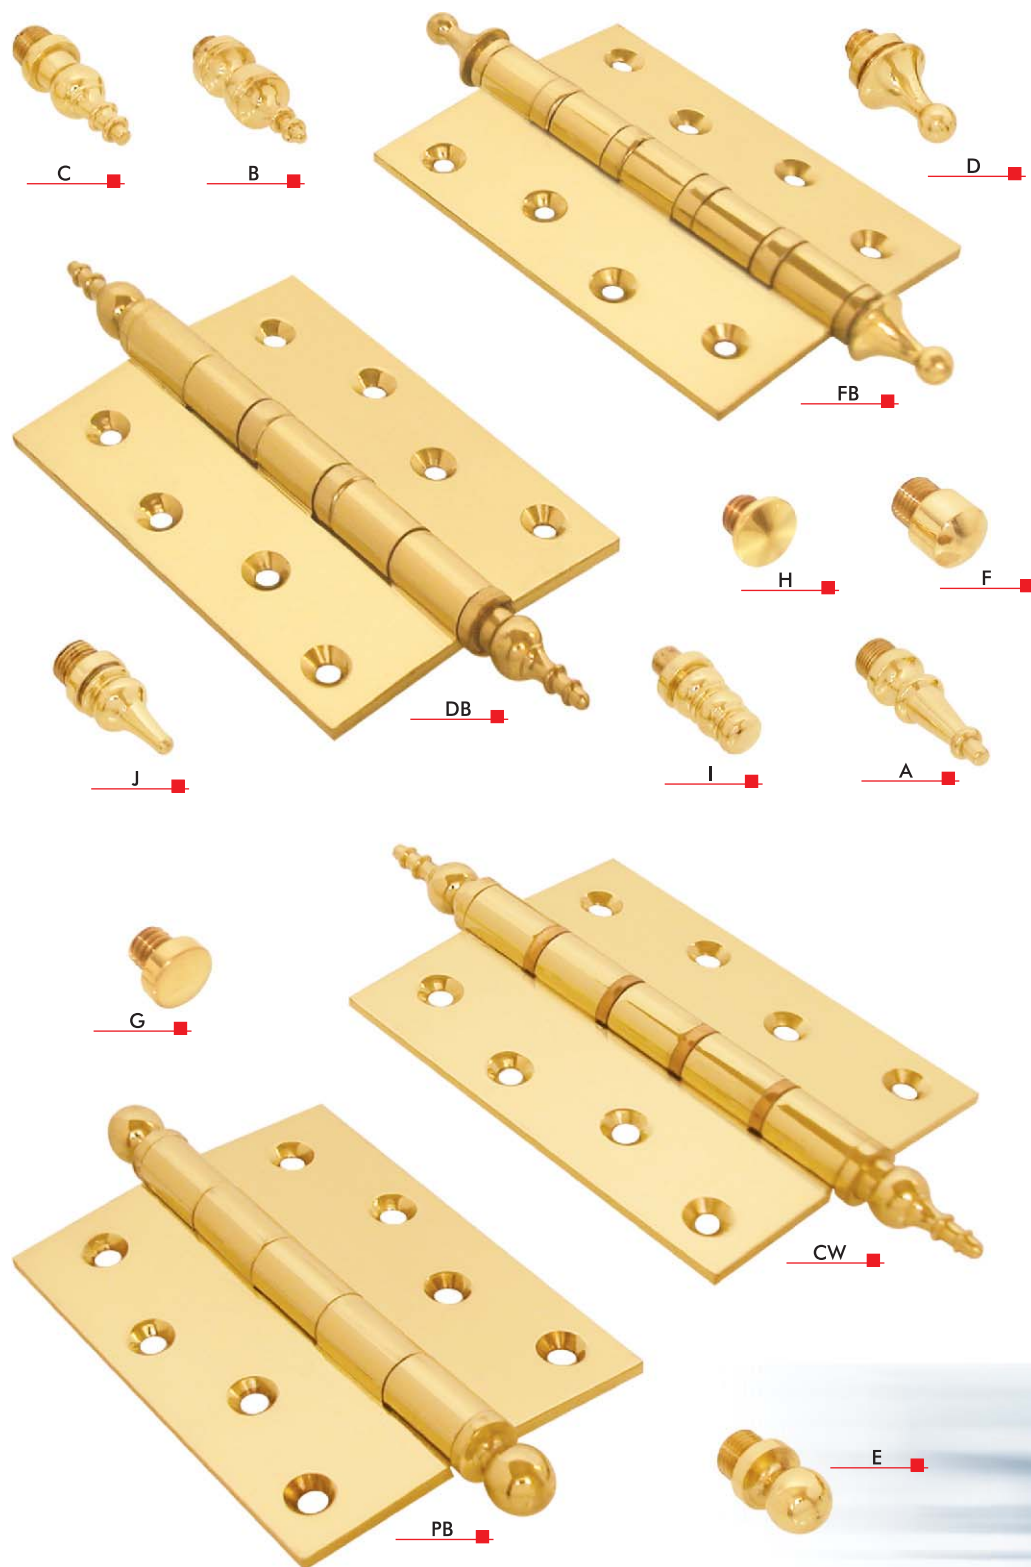

# Heavy Mortise Hinges

Code No.	BRASS MORTISE HINGES
11101	3" x 2 1/2" x 2 mm
11102	3" x 2 1/2" x 3 mm
11103	4" x 3" x 3 mm
11104	5" x 3" x 3 mm
11105	6" x 3" x 3 mm
11106	4" x 3" x 4 mm
11107	5" x 3" x 4 mm
11108	6" x 3" x 4 mm
11109	4" x 3 1/2" x 3 mm
11110	5" x 3 1/2" x 3 mm
11111	6" x 3 1/2" x 3 mm
11112	4" x 3 1/2" x 4 mm
11113	5" x 3 1/2" x 4 mm
11114	6" x 3 1/2" x 4 mm
11115	4" x 4" x 3 mm
11116	5" x 4" x 3 mm
11117	6" x 4" x 3 mm
11118	4" x 4" x 4 mm
11119	5" x 4" x 4 mm
11120	6" x 4" x 4 mm