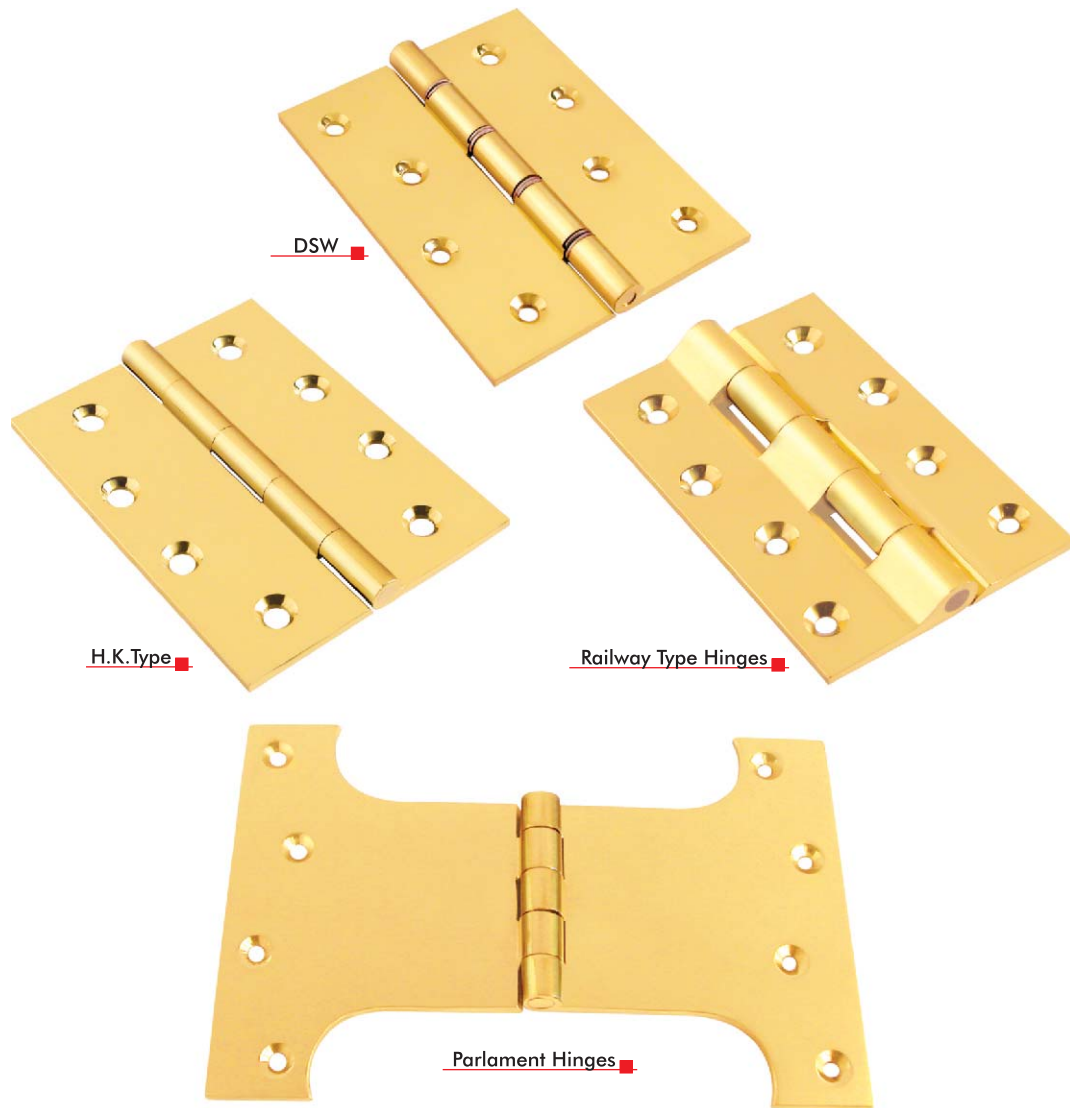

# Heavy Mortise Hinges

Code No.	BRASS MORTISE HINGES
11101	3" x 2 1/2" x 2 mm
11102	3" x 2 1/2" x 3 mm
11103	4" x 3" x 3 mm
11104	5" x 3" x 3 mm
11105	6" x 3" x 3 mm
11106	4" x 3" x 4 mm
11107	5" x 3" x 4 mm
11108	6" x 3" x 4 mm
11109	4" x 3 1/2" x 3 mm
11110	5" x 3 1/2" x 3 mm
11111	6" x 3 1/2" x 3 mm
11112	4" x 3 1/2" x 4 mm
11113	5" x 3 1/2" x 4 mm
11114	6" x 3 1/2" x 4 mm
11115	4" x 4" x 3 mm
11116	5" x 4" x 3 mm
11117	6" x 4" x 3 mm
11118	4" x 4" x 4 mm
11119	5" x 4" x 4 mm
11120	6" x 4" x 4 mm

- DB : Double Bearing
- FB : Four Bearing
- A : Steeple      B : Pagoda
- C : Decorative      D : Crown
- E : Ball
- CW : Copper Washer
- PB : Plain Bearing
- F : Plain, G : Flat, H : Flat Cone
- I : Acron, J : Moss

# Brass Hinges

Code No.	BRASS HINGES
	<b>BUTT HINGES</b>
11141	1" x 7/8" x 1.4 mm
11142	1 1/2" x 7/8" x 1.4 mm
11143	2" x 1 1/8" x 1.4 mm
11144	2 1/2" x 1 3/8" x 1.4 mm
11145	3" x 1 5/8" x 1.4 mm
11146	3" x 2" x 2 mm
11147	4" x 2" x 2 mm
11148	4" x 2 3/8" x 2 mm
11149	4" x 2 5/8" x 3 mm
11150	4" x 3" x 3 mm
11151	5" x 3" x 3 mm
11152	6" x 3" x 3 mm
11153	4" x 3" x 4 mm
11154	5" x 3" x 4 mm
11155	6" x 3" x 4 mm
11156	4" x 3 1/2" x 3 mm
11157	5" x 3 1/2" x 3 mm
11158	6" x 3 1/2" x 3 mm
11159	4" x 3 1/2" x 4 mm
11160	5" x 3 1/2" x 4 mm
11161	6" x 3 1/2" x 4 mm
11162	4" x 4" x 3 mm
11163	5" x 4" x 3 mm
11164	6" x 3" x 3 mm
11165	4" x 4" x 4 mm
11166	5" x 4" x 4 mm
11167	6" x 4" x 4 mm