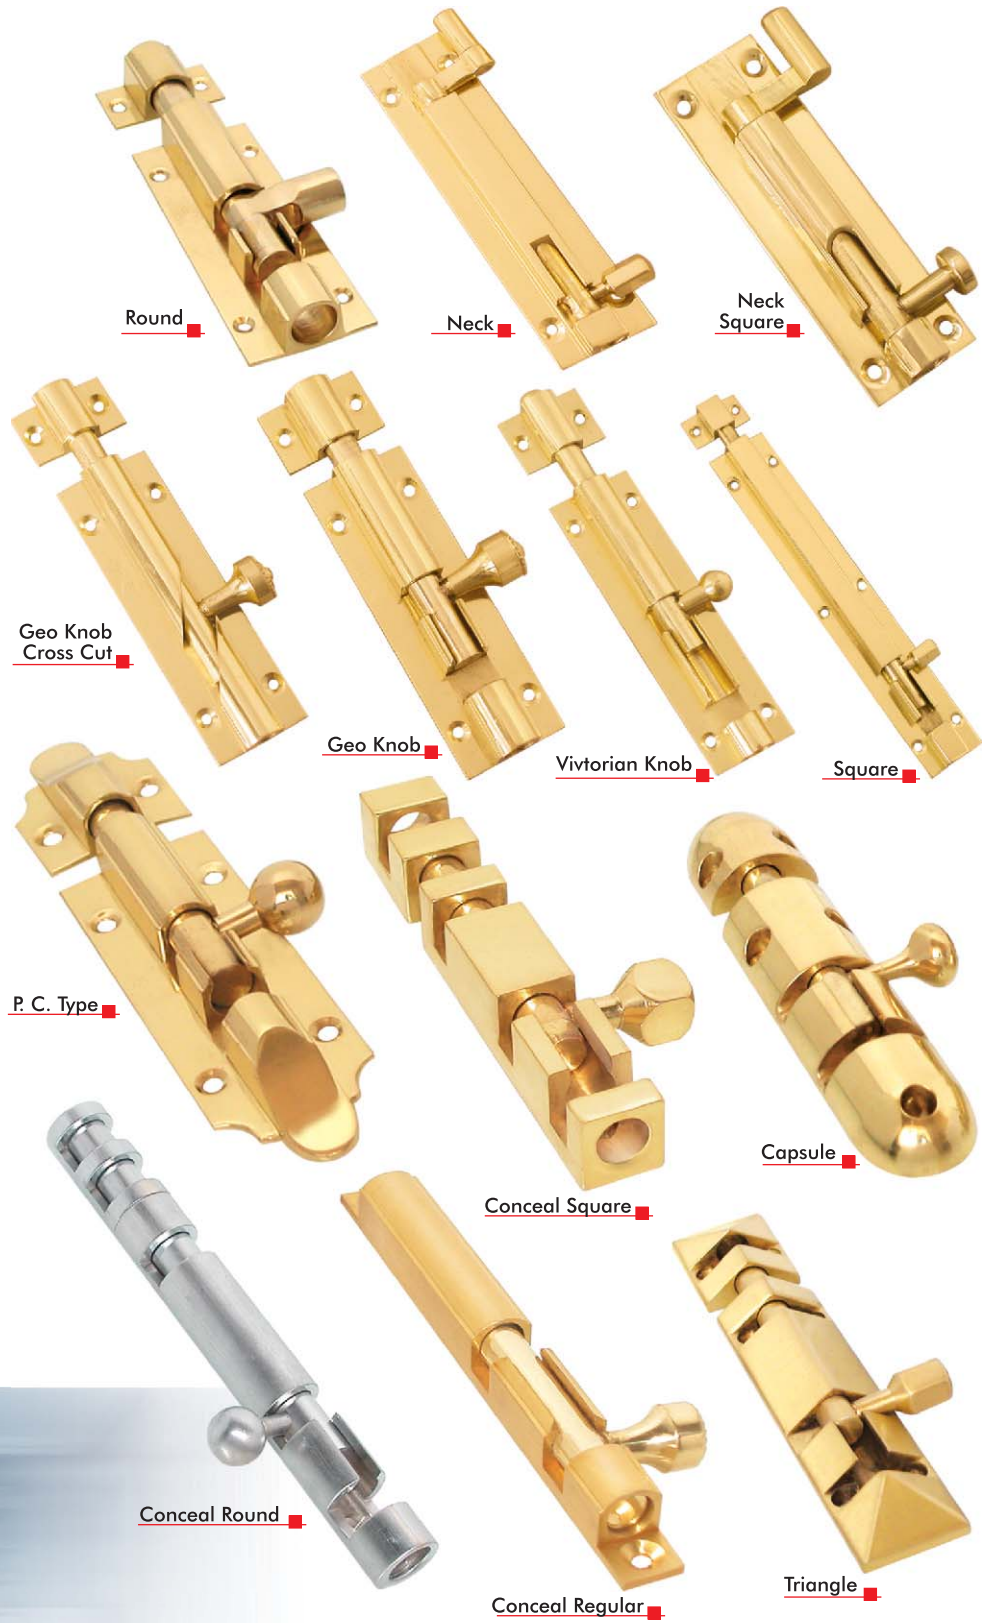

Brass Tower Bolts

Bolts

Code No.	BRASS TOWER BOLTS	Code No.	BRASS TOWER BOLTS
12101	1/4" x 2"	GEORGIAN KNOB CROSS CUT	
12102	1/4" x 2 1/2"	12135	4" x 10 mm
12103	1/4" x 3"	12136	6" x 10 mm
12104	1/4" x 4"	12137	8" x 10 mm
12105	5/16" x 3"	12138	10" x 10 mm
12106	5/16" x 4"	12139	12" x 10 mm
12107	5/16" x 5"	VICTORIAN KNOB	
12108	5/16" x 6"	12140	3" x 3/8"
12109	5/16" x 8"	12141	4" x 3/8"
12110	5/16" x 10"	12142	6" x 3/8"
12111	3/8" x 3"	12143	8" x 3/8"
12112	3/8" x 4"	12144	10" x 3/8"
12113	3/8" x 5"	12145	12" x 3/8"
12114	3/8" x 6"	GEORGIAN KNOB	
12115	3/8" x 8"	12146	4" x 10 mm
12116	3/8" x 10"	12147	6" x 10 mm
12117	3/8" x 12"	12148	8" x 10 mm
12118	1/2" x 4"	12149	10" x 10 mm
12119	1/2" x 6"	12150	12" x 10 mm
12120	1/2" x 8"	CONCEAL SQUARE	
12121	1/2" x 10"	12151	3" x 3/8"
12122	1/2" x 12"	12152	4" x 3/8"
12123	1/2" x 18"	12153	6" x 3/8"
12124	1/2" x 24"	12154	8" x 3/8"
12125	10 mm x 4"	TRIANGLE	
12126	10 mm x 6"	12155	4" x 3/8"
12127	10 mm x 8"	12156	6" x 3/8"
12128	10 mm x 10"	12157	8" x 3/8"
12129	10 mm x 12"	12158	10" x 3/8"
P.C. TYPE		CAPSULE	
12130	4" x 3/8"	12159	3" x 5/16"
12131	6" x 3/8"	12160	4" x 5/16"
12132	8" x 3/8"	12161	6" x 5/16"
12133	10" x 3/8"	12162	8" x 5/16"
12134	12" x 3/8"	CONCEAL REGULAR	
		12163	3" x 3/8"
		12164	4" x 3/8"
		12165	6" x 3/8"
		12166	8" x 3/8"
		CONCEAL ROUND	
		12167	4" x 10 mm
		12168	6" x 10 mm
		12169	8" x 10 mm
		12170	10" x 10 mm